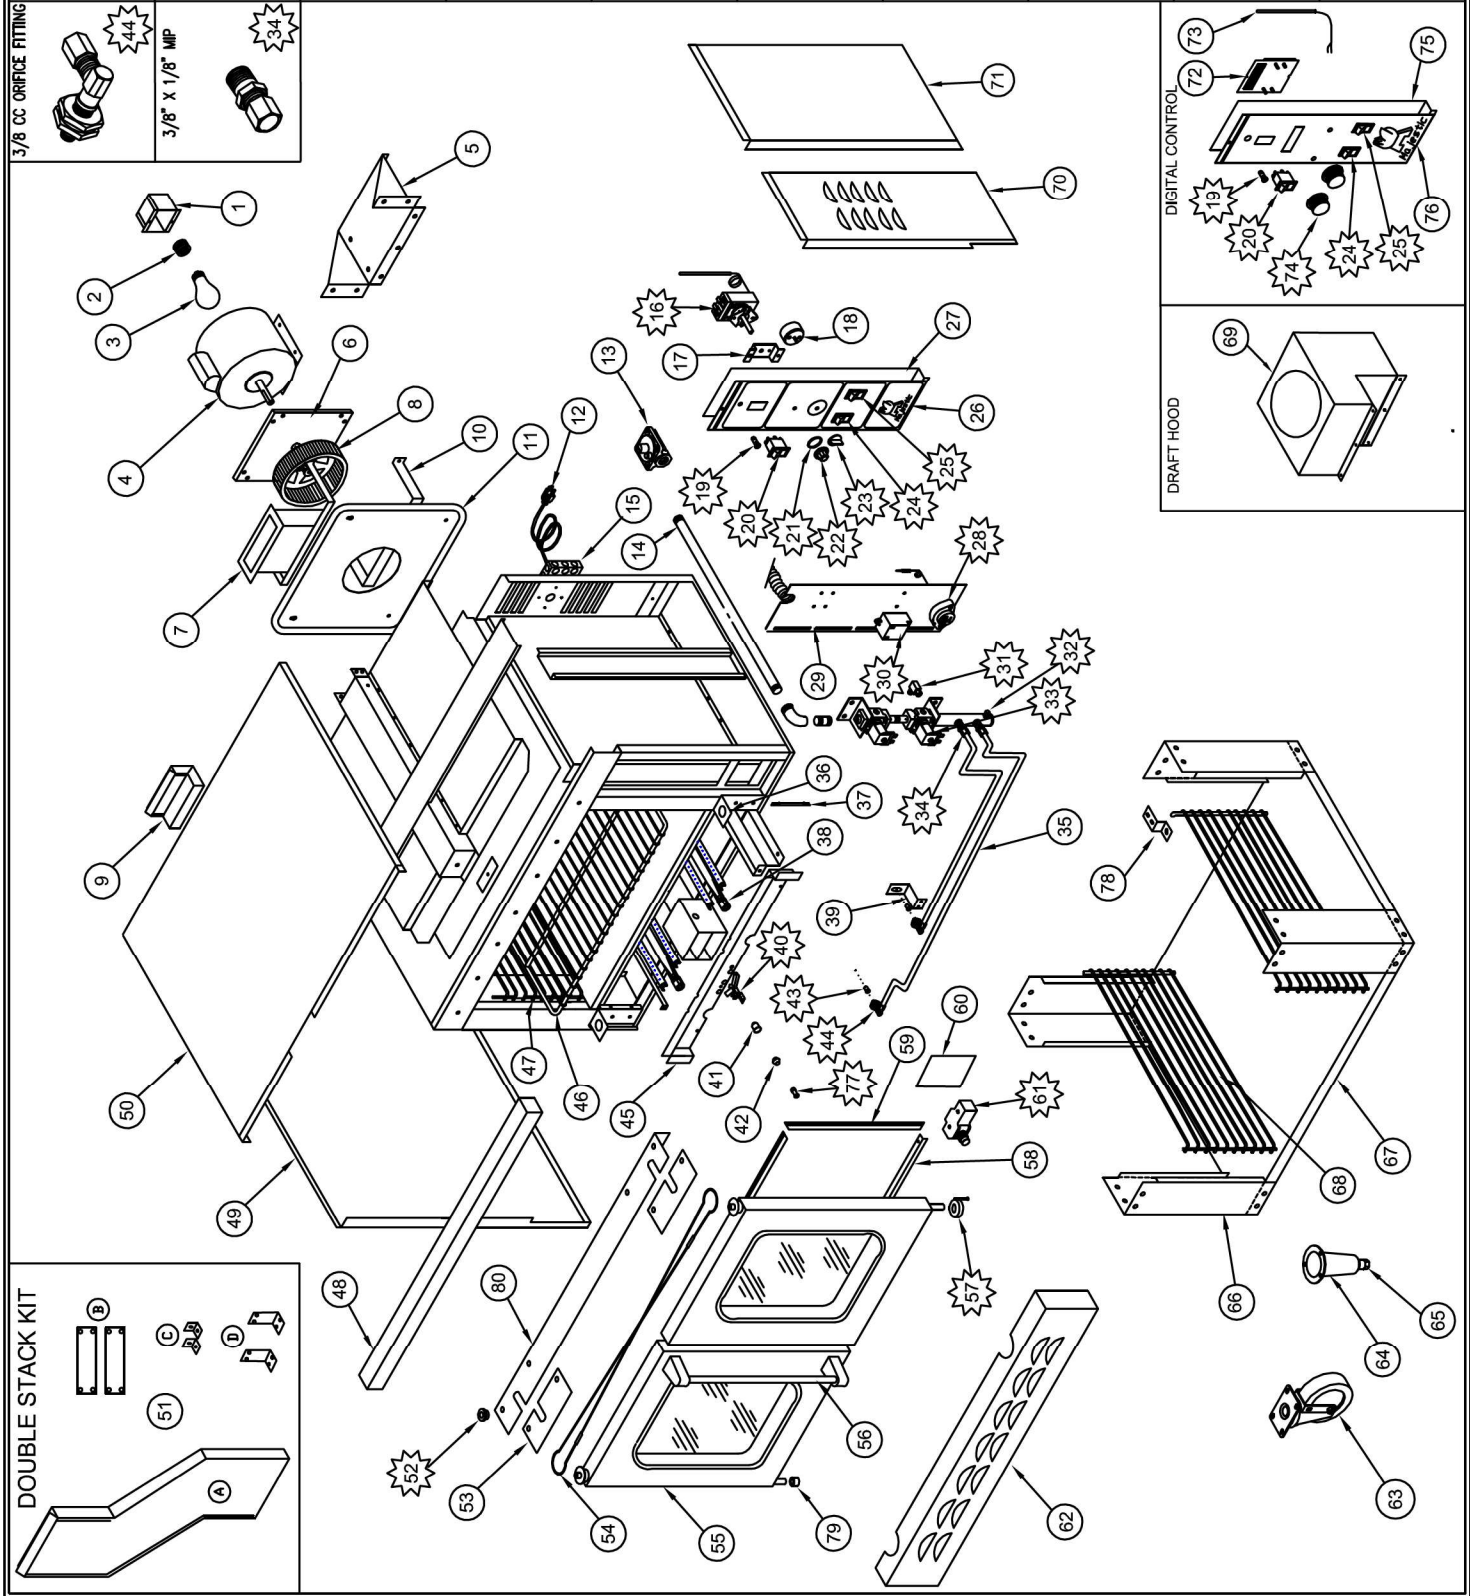

3/8 CC ORIFICE FITTING 44	DOOR SWITCH 61	MOMENTARY SWITCH 25
3/8" X 1/8" NIP 34	5/8" BUSHING 52	H/L/W SWITCH 24
	INDICATOR LIGHT 19	"ON/OFF/COOL" SWITCH 20
	MODULE 30	FLAME SWITCH 28
	3/16 PILOT 90° 31	SOLENOID 33
	SWITCH ACTIVATOR 57	ORIFICE HOOD 43
	ORIFICE ADAPTER 77	1/8" NPT PLUG 32
	TIMER KNOB 23	PILOT 40
	BEZEL 21	KAT THERMOSTAT 16
	KNOB-DIGITAL BOARD 74	THERMOSTAT DIAL 22