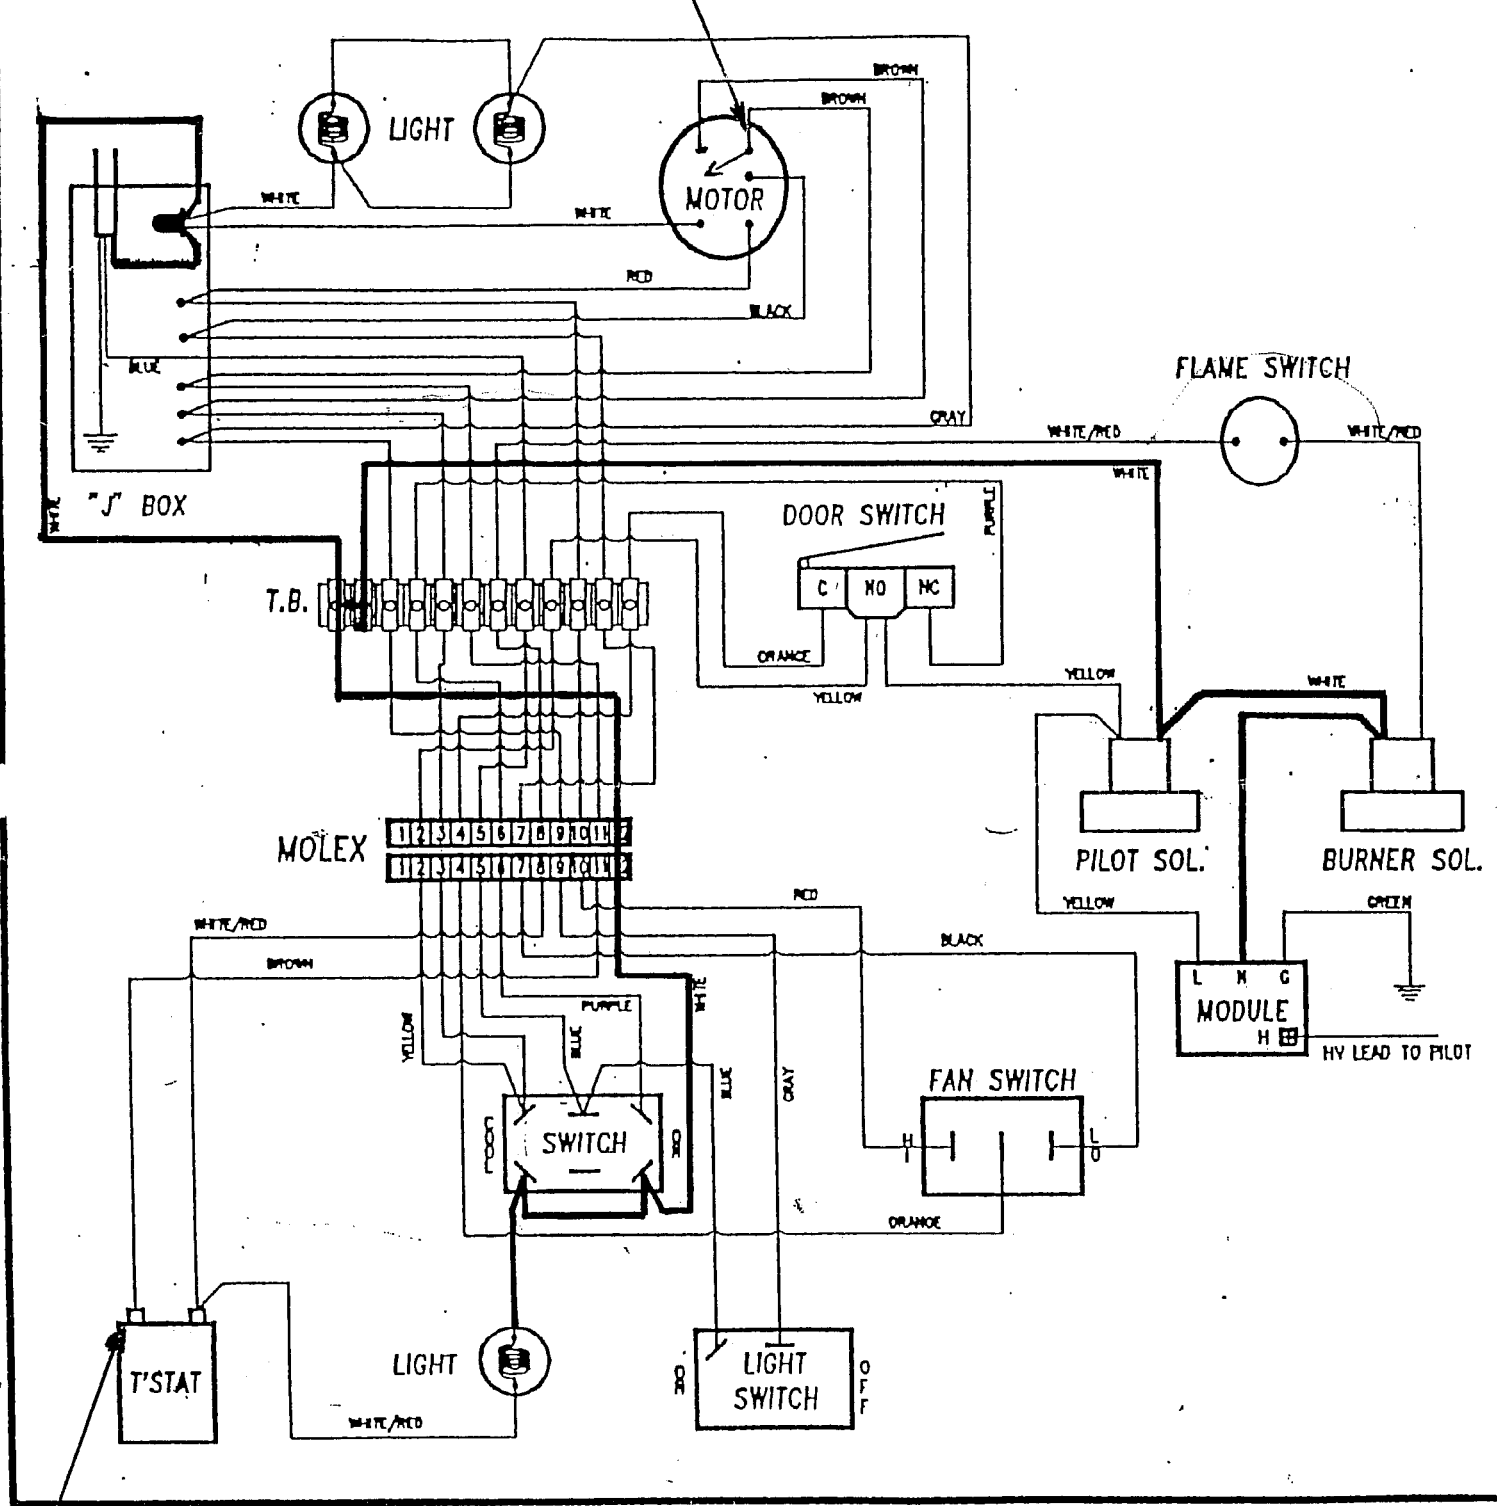

## Cooking Equipment Wiring Diagrams

#### Table of Contents

<b>Wiring Diagram</b>	<b>Page</b>
ICV Wiring OLD.pdf .....	2
ICVE Wiring.pdf .....	3
ICVG Wiring.pdf .....	4

IMPERIAL  
MODEL: ICV

IF CENTRIFUGAL SWITCH IS  
BAD, THAT MEANS NO  
CURRENT IS SENT TO  
T-STAT.

ITEM	QTY	PART NO.	DESCRIPTION		
TITLE			PART NO:	SHEET	
WIRING DIAGRAM - ICVE			34657	1 of 1	
DWG SCALE: ~		DRAWN BY: WPC	DATE: 12/22/05	MAT'L: -	DWG SIZE: -
TOLERANCES: UNLESS NOTED			RELEASE DATE: -	SHEAR SIZE: -	REQ: -
.X	±	.1			
.XX	±	.031			
ANGLE	±	.5°			
FRACTION	±	1/32			

ITEM	QTY	PART NO.	DESCRIPTION	
TITLE		WIRING DIAGRAM - ICVG		PART NO: 34664
DWG SCALE: ~		DRAWN BY: WPC	DATE: 1/17/05	MAT'L: -
TOLERANCES: UNLESS NOTED		RELEASE DATE: -	SHEAR SIZE: -	REQ: -
.X	±	.1		
.XX	±	.031		
ANGLE	±	5'		
FRACTION	±	1/32		