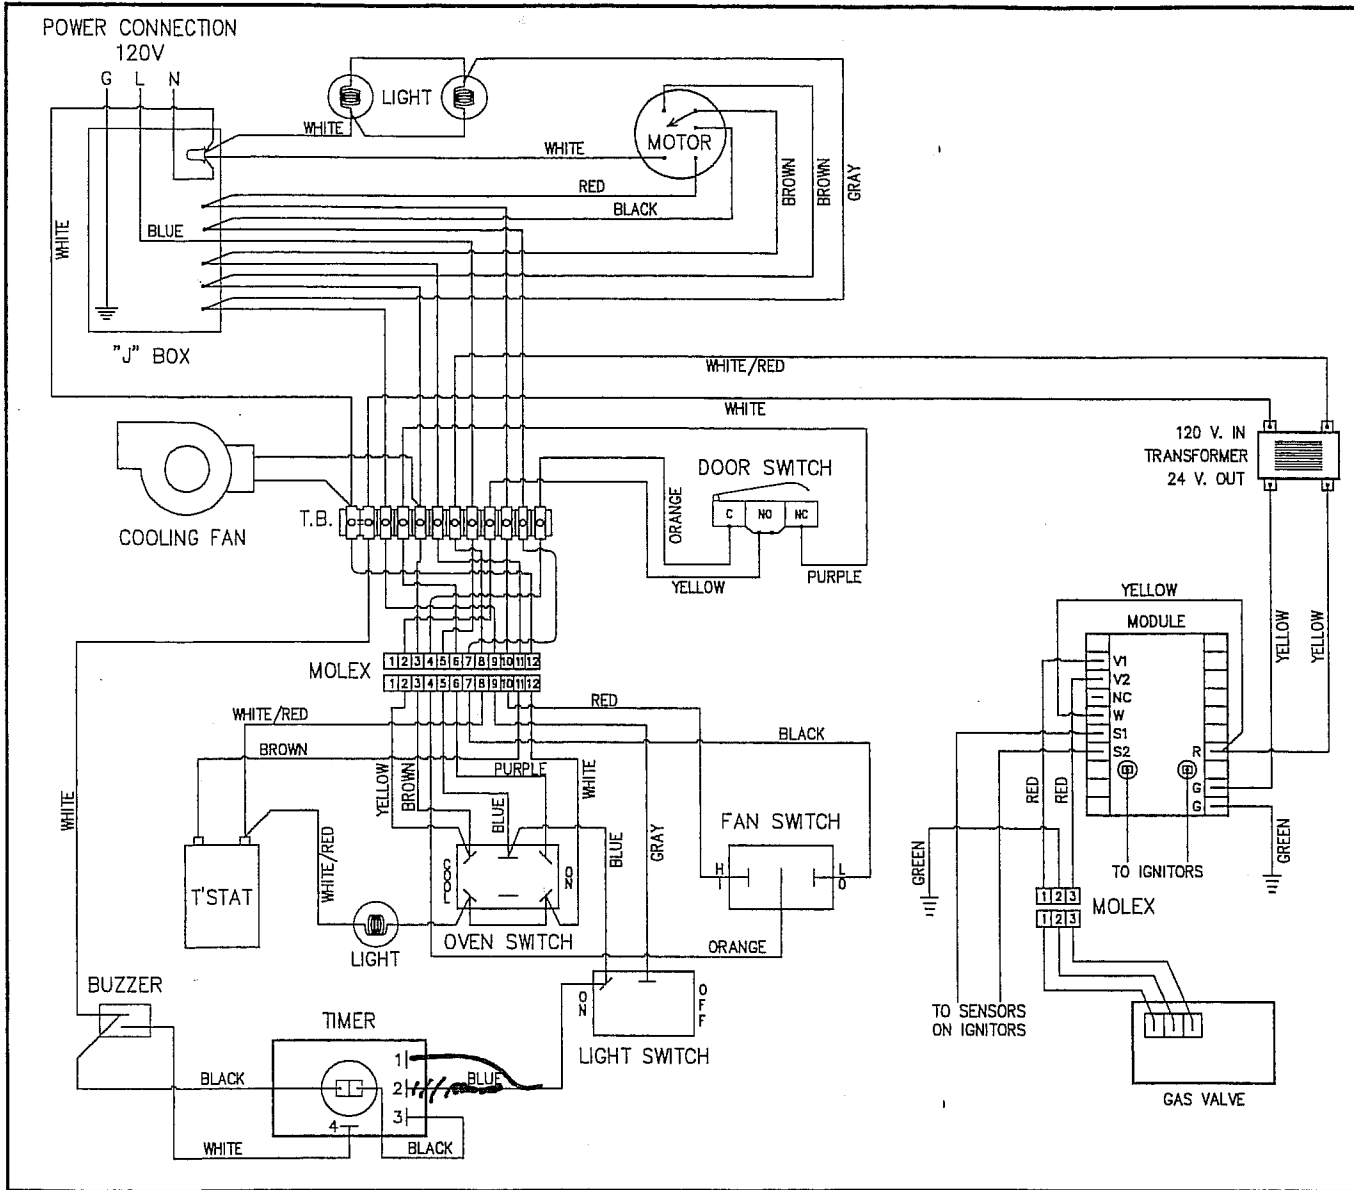

#### Table of Contents

<b>Wiring Diagram</b>	<b>Page</b>
ICV Wiring OLD.pdf .....	2
ICVE Wiring.pdf .....	3
ICVG Wiring.pdf .....	4

IMPERIAL  
MODEL: ICV

IF CENTRIFUGAL SWITCH IS  
BAD, THAT MEANS NO  
CURRENT IS SENT TO  
T-STAT.

CHECK THIS TERMINAL FOR POWER.

TITLE		WIRING DIAGRAM - ICVE		T NO:	34657
REV	DESCRIPTION	INITIALS	DATE	ECO NO.	
A	REVISED PER E.C.O.	WPC	1/10/06	E00042	
B	REVISED PER E.C.O.	MLG	5/4/06	E00094-1	
C	REVISED PER E.C.O.	WPC	6/29/06	E00103-1	

ITEM	QTY	PART NO.	DESCRIPTION		
TITLE			PART NO:	SHEET	
WIRING DIAGRAM - ICVE			34657	1 of 1	
DWG SCALE: ~		DRAWN BY: WPC	DATE: 12/22/05	MAT'L: -	DWG SIZE: -
TOLERANCES: UNLESS NOTED			RELEASE DATE: -	SHEAR SIZE: -	REQ: -
.X	±	.1			
.XX	±	.031			
ANGLE	±	.5°			
FRACTION	±	1/32			

ITEM	QTY	PART NO.	DESCRIPTION	
TITLE		WIRING DIAGRAM - ICVG		PART NO: 34664
DWG SCALE: ~		DRAWN BY: WPC	DATE: 1/17/05	MAT'L: -
TOLERANCES: UNLESS NOTED		RELEASE DATE: -	SHEAR SIZE: -	REQ: -
.X	±	.1		
.XX	±	.031		
ANGLE	±	5'		
FRACTION	±	1/32		