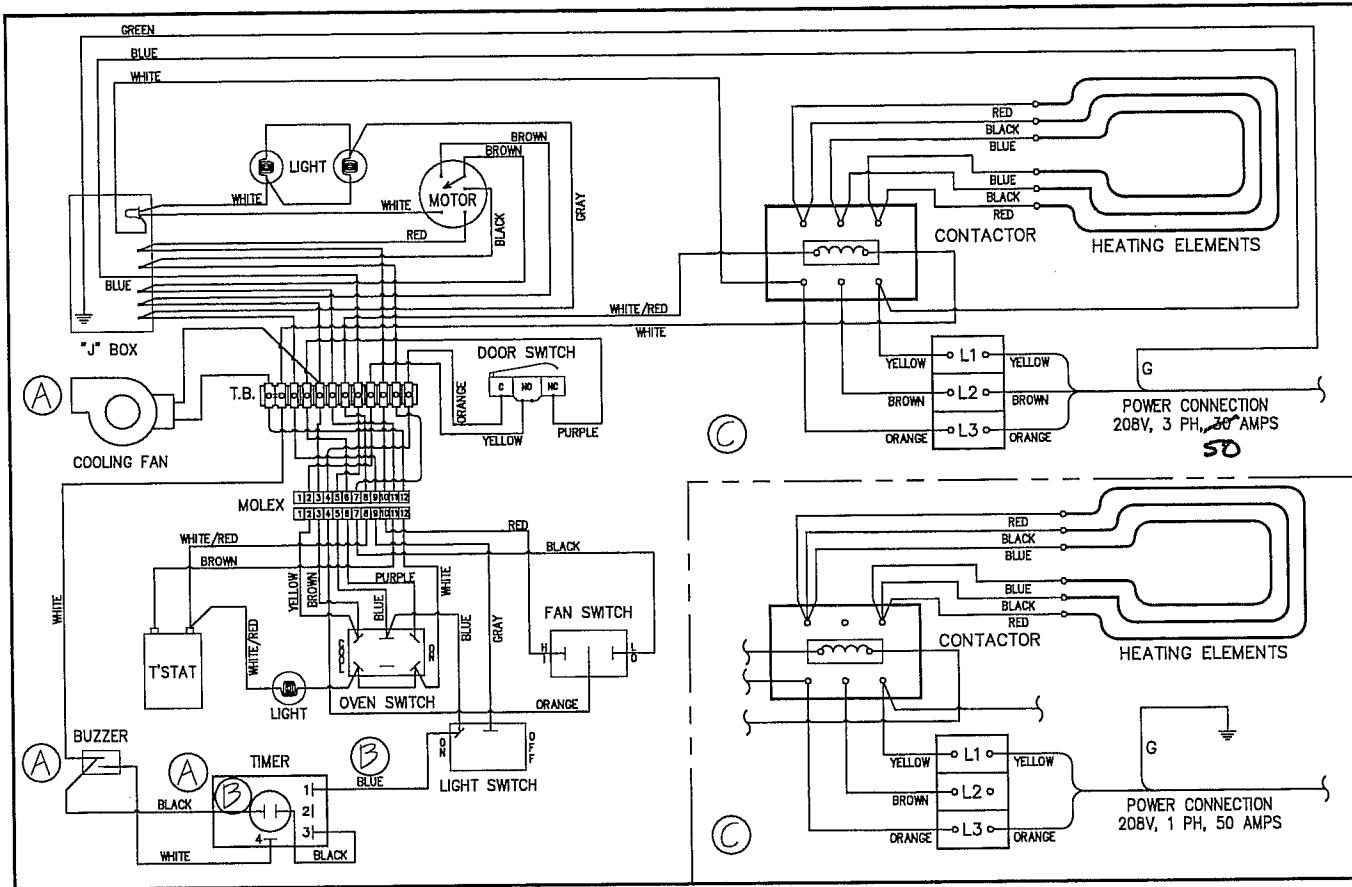

#### Table of Contents

<b>Wiring Diagram</b>	<b>Page</b>
ICV Wiring OLD.pdf .....	2
ICVE Wiring.pdf .....	3
ICVG Wiring.pdf .....	4

IMPERIAL  
MODEL: ICV

IF CENTRIFUGAL SWITCH IS  
BAD, THAT MEANS NO  
CURRENT IS SENT TO  
T-STAT.

CHECK THIS TERMINAL FOR POWER.

TITLE		WIRING DIAGRAM - ICVE		T NO:	34657
REV	DESCRIPTION	INITIALS	DATE	ECO NO.	
A	REVISED PER E.C.O.	WPC	1/10/06	E00042	
B	REVISED PER E.C.O.	MLG	5/4/06	E00094-1	
C	REVISED PER E.C.O.	WPC	6/29/06	E00103-1	

ITEM	QTY	PART NO.	DESCRIPTION		
TITLE			PART NO:	SHEET	
WIRING DIAGRAM - ICVE			34657	1 of 1	
DWG SCALE: ~		DRAWN BY: WPC	DATE: 12/22/05	MAT'L: -	DWG SIZE: -
TOLERANCES: UNLESS NOTED			RELEASE DATE: -	SHEAR SIZE: -	REQ: -
.X	±	.1			
.XX	±	.031			
ANGLE	±	.5°			
FRACTION	±	1/32			

ITEM	QTY	PART NO.	DESCRIPTION	
TITLE		WIRING DIAGRAM - ICVG		PART NO: 34664
DWG SCALE: ~		DRAWN BY: WPC	DATE: 1/17/05	MAT'L: -
TOLERANCES: UNLESS NOTED		RELEASE DATE: -	SHEAR SIZE: -	REQ: -
.X	±	.1		
.XX	±	.031		
ANGLE	±	5'		
FRACTION	±	1/32		